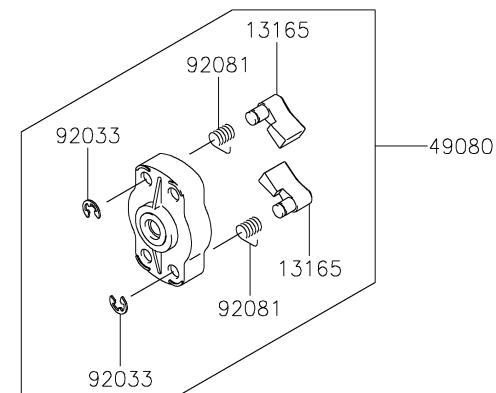

AHS2260V

TJ023E-KF70, -LF70

STARTER

REF NO	PART NO	DESCRIPTION	KF70	LF70
13165	TJ27042-1	PAWL	2	2
13169	TD18080-7	PLATE	1	1
32099	TJ27042-2	CASE-RECOIL STARTER	1	1
46075	TJ27042-3	*USE TJ35030-2*	*	
46075	TJ35030-2	GRIP-RECOIL STARTER	1	
46075A	TJ23104	GRIP,STARTER-RECOIL		1
49060	TJ27042-4	CAM	1	1
49080	TJ27125-5	PULLEY-STARTING	1	1
49088	TJ27125	STARTER-RECOIL	*	
49088A	TJ27125A	STARTER-RECOIL	1	1
59101	TJ27125-6	REEL,STARTER-RECOIL	1	1
59106	TJ27125-7	ROPE,3X850	1	1
92033	TD18084	RING-SNAP	2	2
92081	TD18083	SPRING-RETURN	2	2
92145	TJ27125-8	SPRING,RECOIL	1	1
92145A	TJ27042-8	SPRING-RECOIL	1	1
92172	TJ27042-9	SCREW	1	1
92172A	TJ23315	SCREW,4X14	4	4