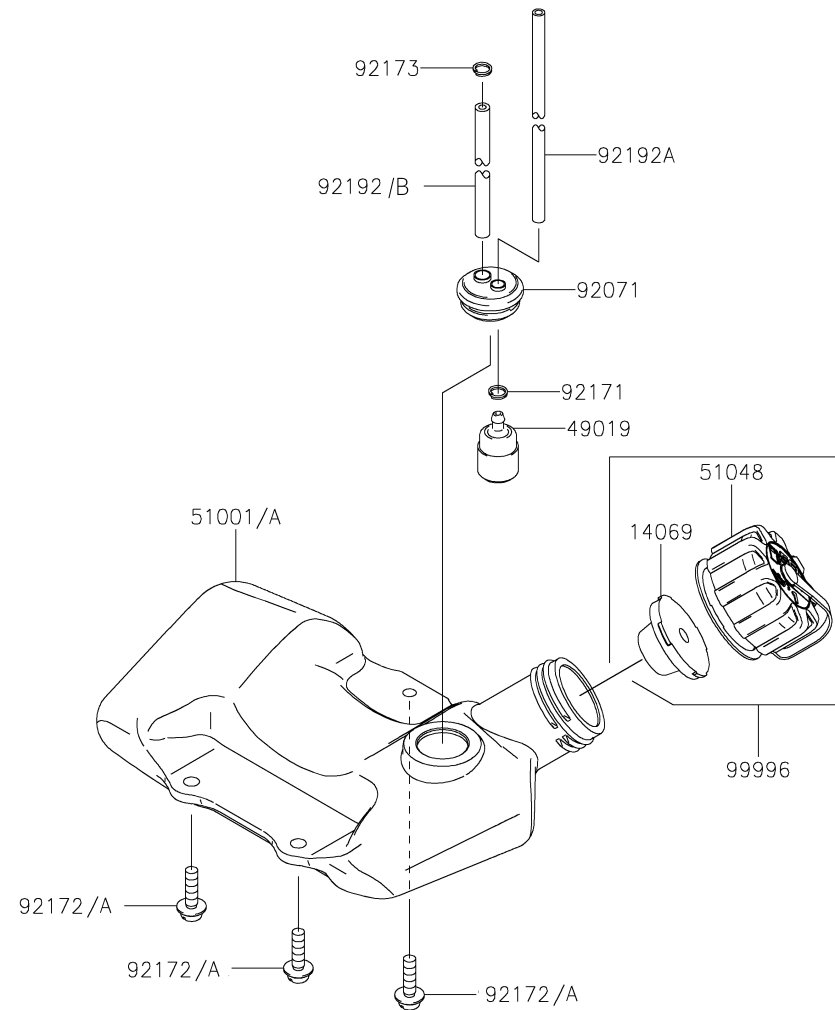

AHS2260V

TJ023E-KF70, -LF70

FUEL-TANK/FUEL-VALVE

REF NO	PART NO	DESCRIPTION	KF70	LF70
14069	TH34065A	BREATHER	1	1
49019	TJ27043	FILTER-FUEL	1	1
51001	TJ27039	TANK-COMP-FUEL	1	
51001A	TJ27039A	TANK-COMP-FUEL		1
51048	TH34064	CAP ASSY-TANK	1	1
92071	TG34042	GROMMET-FUEL TANK	1	1
92171	TK65043	CLAMP	1	1
92172	TJ23314	SCREW,5X18	3	
92172A	TJ23317	SCREW,5X18		3
92173	TJ27124	CLAMP	1	1
92192	TJ27130	TUBE,3X5X174	1	
92192A	TJ27041	TUBE 3X6X80	1	1
92192B	TJ23318	TUBE,3X5X174		1
99996	99996-6101	KIT,CAP-TANK & BREATHER	1	1