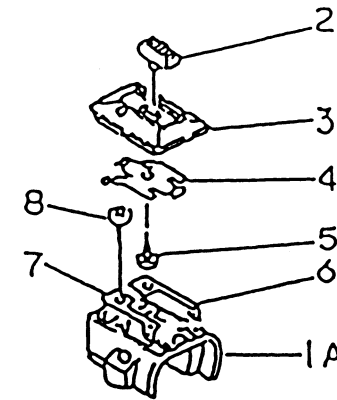

AHS2260V

TJ023E-KF70, -LF70

THROTTLE LEVER

REF NO	PART NO	DESCRIPTION	QTY
	PW24015A	THROTTLE LEVER ASSY	1
01A	PW24015-01A	BODY-UPPER	1
01B	PW24015-01B	BODY-LOWER	1
02	PW24015-02	SWITCH	1
03	PW24015-03	COVER	1
04	PW24015-04	SPRING	1
05	PW24015-05	SCREW 3X8	1
06	PW24015-06	PLATE-GROUND R	1
07	PW24015-07	PLATE-GROUND L	1
08	PW24015-05	SCREW 3X8	2
09	PW24015-09	LEVER	1
10	PW24015-10	SHAFT	1
11	PW24015-11	SPRING	1<!-- </tr--> <tr> <td>12</td> <td>PW24015-12</td> <td>STOPPER</td> <td>1</td> </tr> <tr> <td>13</td> <td>PW24015-13</td> <td>SPRING-RETURN</td> <td>1</td> </tr> <tr> <td>14</td> <td>PW24015-14</td> <td>E-RING</td> <td>1</td> </tr> <tr> <td>15A</td> <td>214B0520</td> <td>SCREW 5X20</td> <td>2</td> </tr> <tr> <td>16A</td> <td>311B0500</td> <td>NUT 5MM</td> <td>2</td> </tr>
12	PW24015-12	STOPPER	1
13	PW24015-13	SPRING-RETURN	1
14	PW24015-14	E-RING	1
15A	214B0520	SCREW 5X20	2
16A	311B0500	NUT 5MM	2