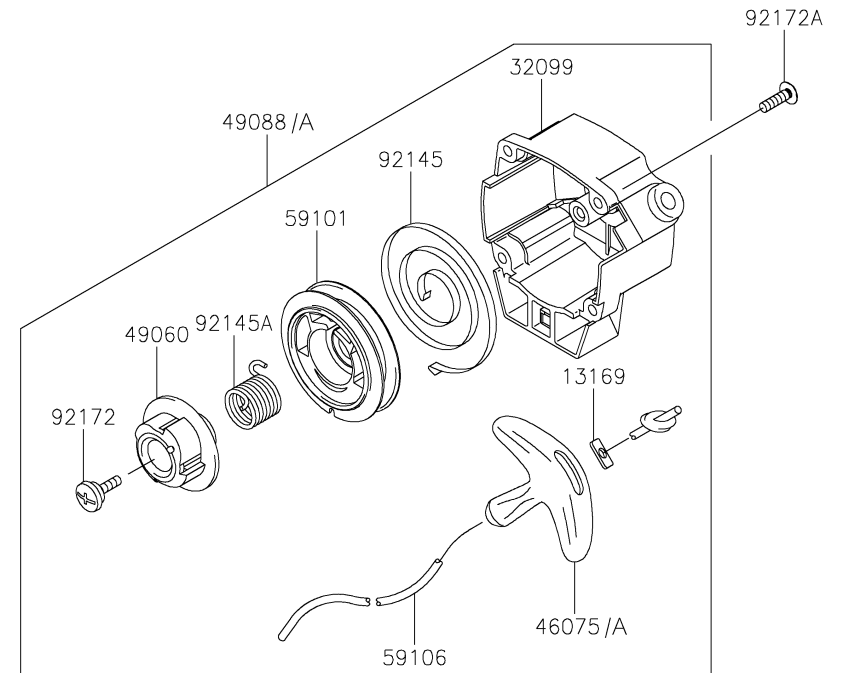

AHS2260V

TJ023E-KF70, -LF70

STARTER

REF NO	PART NO	DESCRIPTION	KF70	LF70
13165	TJ27042-1	PAWL	2	2
13169	TD18080-7	PLATE	1	1
32099	TJ27042-2	CASE-RECOIL STARTER	1	1
46075	TJ27042-3	*USE TJ35030-2*	*	
46075	TJ35030-2	GRIP-RECOIL STARTER	1	
46075A	TJ23104	GRIP,STARTER-RECOIL		1
49060	TJ27042-4	CAM	1	1
49080	TJ27125-5	PULLEY-STARTING	1	1
49088	TJ27125	STARTER-RECOIL	*	
49088A	TJ27125A	STARTER-RECOIL	1	1
59101	TJ27125-6	REEL,STARTER-RECOIL	1	1
59106	TJ27125-7	ROPE,3X850	1	1
92033	TD18084	RING-SNAP	2	2
92081	TD18083	SPRING-RETURN	2	2
92145	TJ27125-8	SPRING,RECOIL	1	1
92145A	TJ27042-8	SPRING-RECOIL	1	1
92172	TJ27042-9	SCREW	1	1
92172A	TJ23315	SCREW,4X14	4	4