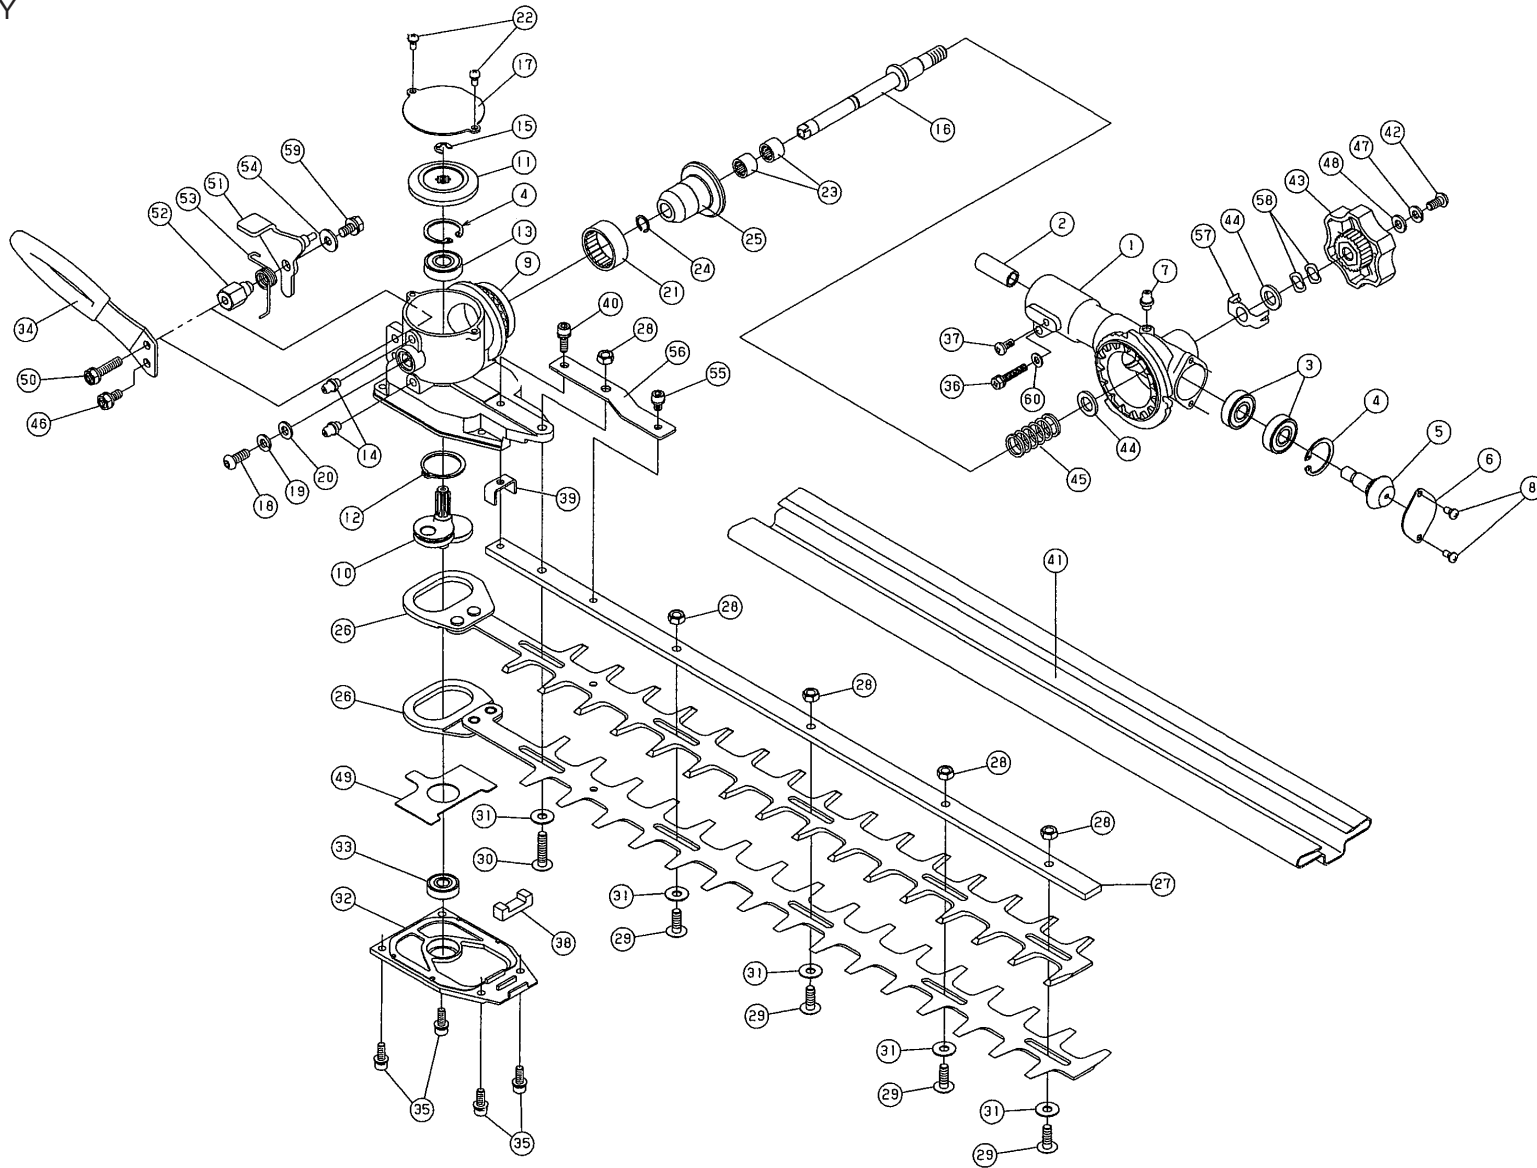

AHS2260V

BLADE ASSY

TJ023E-KF70, -LF70

AHS2260V

TJ023E-KF70, -LF70

BLADE ASSY

REF NO	PART NO	DESCRIPTION	QTY
01	AH27001	CASE-JOINT	1
02	AH26042	JOINT-7X7X0.25	1
03	92045-2242	BEARING-BALL, 6000ZZ	2
03	AH27003	*USE 92045-2242*	*
04	AH26012	RING-SNAP 26	2
05	AH27005	BEVEL GEAR 1.5-14	1
06	AH27006	BLIND PLATE, C	1
07	AH26017	*USE PW27526*	1
07	PW27526	GREASE FITTING M6X1.0	1
08	224AA0408	SCREW-PAN-WP-CROSS 4X8	2
08	224B0408	*USE 224AA0408*	*
09	AH27009	GEAR CASE	1
10	AH27010	CAM SHAFT 28 46.85	1
11	AH27011	BEVEL GEAR 1.5-32	1
12	AH26026	SNAP RING-28	1
13	PW23003	BEARING (6000RU)	1
14	AH26017	*USE PW27526*	*
14	PW27526	GREASE FITTING M6X1.0	2
15	PW24015-14	E-RING	1
16	AH27016	SHAFT	1
17	AH27017	BLIND PLATE-B	1
18	AH27018	BUTTON SCREW-6x16	1
19	SW006	WASHER-SPRING 6MM	1
20	FW006	WASHER 6MM	1
21	AH27021	NEEDLE ROLLER BEARING L	1
22	224AA0408	SCREW-PAN-WP-CROSS 4X8	2
22	224B0408	*USE 224AA0408*	*
23	AH27023	NEEDLE ROLLER BEARING S	2
24	AH27024	SNAP RING-10	1
25	AH27025	BEVEL GEAR 1.5-14X27	1
26	AHT-270	BLADE	2
27	AH27027	BAR-BLADE	1
28	AH26022	U-NUT 6MM	5
29	AH26032	SCREW-BLADE 17	4
30	AH27030	SCREW-BLADE 26	1

BLADE ASSY

REF NO	PART NO	DESCRIPTION	QTY
31	AH26030	WASHER-SLIDE	5
32	AH27032	COVER	1
33	AH26018	BEARING-BALL 608UU	1
34	AH27034	HANDLE 30B	1
35	AH27035	SOCKET SCREW-5x14	4
36	B05X25W	BOLT W/WASHERS 5X25	1
37	AH27036	SCREW-5x12	1
38	AH27037	GREASE KEEPER	1
39	AH27038	PLATE-GUIDE	1
40	AH27039	SOCKET SCREW-5x16	1
41	AH26048	COVER-BLADE	1
42	AH27041	BUTTON SCREW-6x12	1
43	AH27042	GRIP	1
44	AH27043	WASHER-SMALL-10	2
45	AH27044	SPRING 1.6x16. 5X37. 5	1
46	186B0612	BOLT 6X12 W/WASHER	1
47	SW006	WASHER-SPRING 6MM	1
48	AH27047	WASHER-6	1
49	AH27048	PLATE	1
50	B06X20W	BOLT W/WASHERS 6X20	1
51	AH27050	LEVER	1
52	AH27051	BUSH L	1
53	AH27052	SPRING 1.6x10.8	1
54	AH27053	WASHER 6x1.6	1
55	AH27054	SOCKET SCREW 5x8	1
56	AH27055	PLATE-SUPPORT	1
57	AH27056	SPRING-PLATE	1
58	AH27057	SPRING-WAVE, 10	2
59	AH27058	BOLT W/WASHER-6x16	1
60	SFW005	WASHER 5MM	1