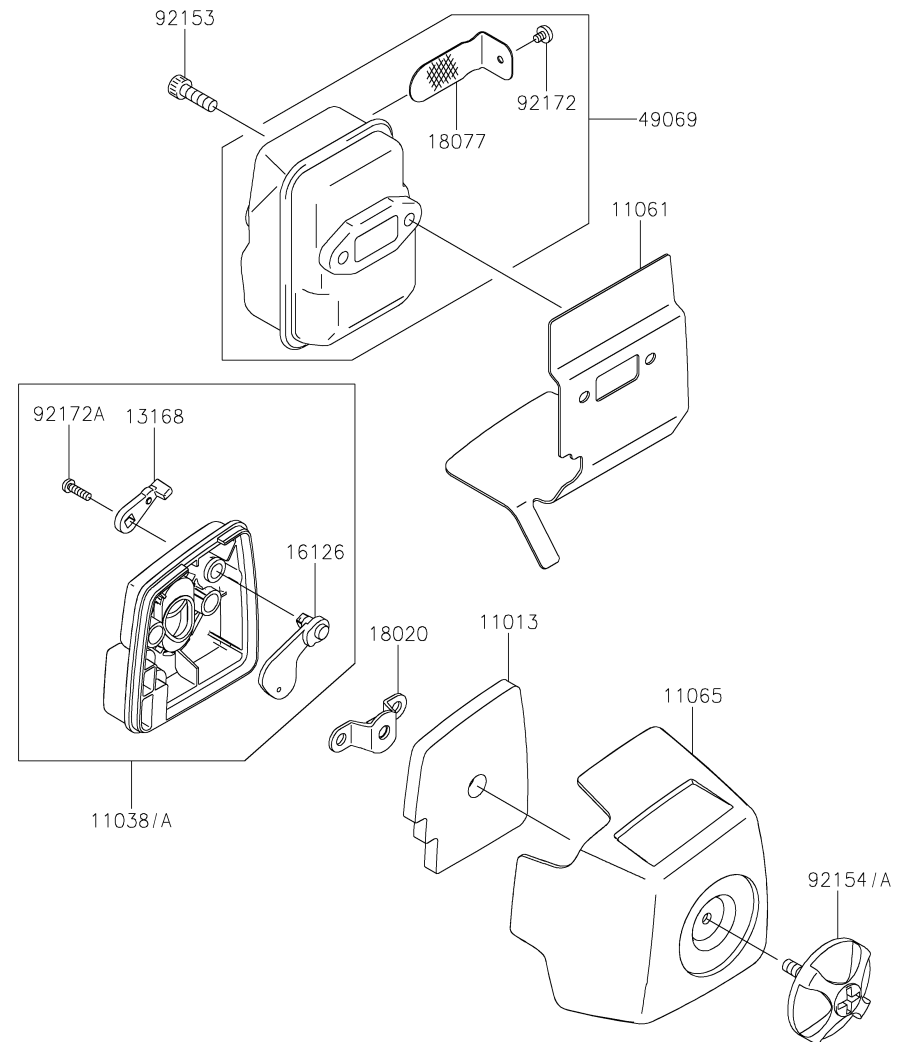

AHS2260V

TJ023E-KF70, -LF70

CARBURETOR

REF NO	PART NO	DESCRIPTION	KF70	LF70
01	TF22C01	BODY ASSY-AIR PURGE	1	1
02	TH26C02Z	BODY ASSY-PUMP	1	1
02	TJ27C02V	* USE TH26C02Z *	*	
04	TEX54DC04XA	O-RING	1	1
05	TH26C05Z	O-RING	1	1
06	TF22C05	COVER-PRIMER PUMP	1	1
07	TJ275C07VM	VALVE ASSY-THROTTLE	1	1
08	TF22C07	SWIVEL ASSY	1	1
08	TH26C08Z	*USE TF22C07*	1	1
09	TF22C08	VALVE-INLET NEEDLE	1	1
10	TF22C10	GASKET-METERING DIAPHRAGM	1	1
11	TEX54C11XA	GASKET-PUMP	1	1
12	TF22C13	DIAPHRAGM-PUMP	1	1
13	TJ27C13V	DIAPHRAGM ASSY-METERING	1	1
14	TJ45C13V	SCREW-IDLE ADJUST	1	1
15	TF22C19	SCREW-COLLAR THROTTLE	2	2
16	TH26C16Z	SCREW-CABLE ADJUST	1	1
16A	TF22C20	SCREW-METERING LEVER PIN	1	1
17	TF22C18	SCREW-COVER	4	4
19	TF22C21	SPRING-METERING LEVER	1	1
20	TLE235C20V	JET-MAIN KIT (.360)	1	1
21	TEX54C21XA	NUT-CABLE ADJUST	1	1
23	TF22C23	SCREEN-FUEL INLET	1	1
24	TF22C24	PIN-METERING LEVER	1	1
25	TF22C26	LEVER-METERING	1	1
26	TF22C27	BRACKET-CABLE	1	1
27	TF22C28	VALVE-CHECK	1	1
28	TF22C29	PRIMER-BULB	1	1
11061A	TJ27107	GASKET,CYLINDER-INSULATOR	1	1
11061B	TJ27108	GASKET,CARBURETOR-INSULATOR	1	1
12021	TJ23309	VALVE-ASSY-REED	1	
12021A	TJ23309A	VALVE-ASSY-REED		1
12022	TJ27111	VALVE-REED	*	
12022A	TJ27028	VALVE-REED	1	1
14073	TJ27132	DUCT	1	1