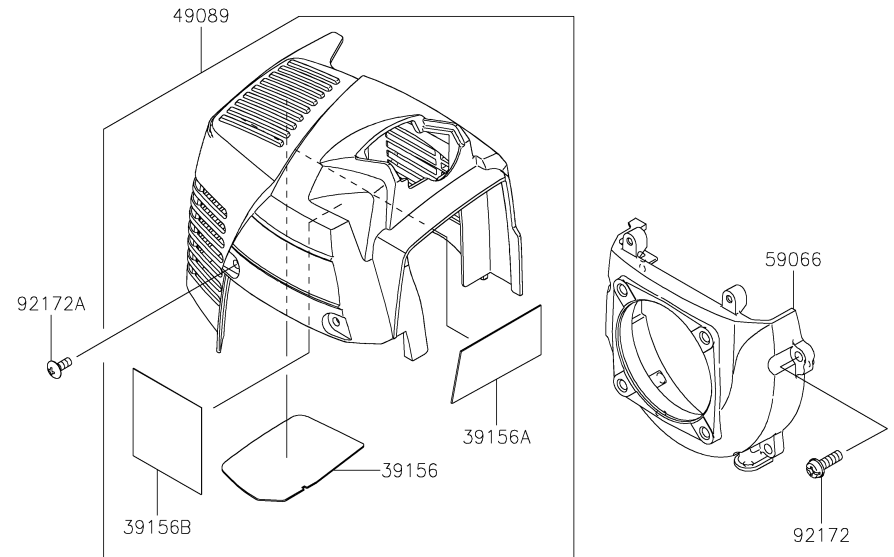

COOLING-EQUIPMENT

REF NO	PART NO	DESCRIPTION	KF70	LF70
39156	TJ27116	PAD	1	1
39156A	TJ27120	PAD	1	1
39156B	TJ23305	PAD	1	1
49089	TJ23306	SHROUD-ENGINE	1	1
59066	TJ27119	HOUSING-FAN	1	1
92172	TJ27121	SCREW,5X16	4	4
92172A	TJ23307	SCREW,4X10	2	2