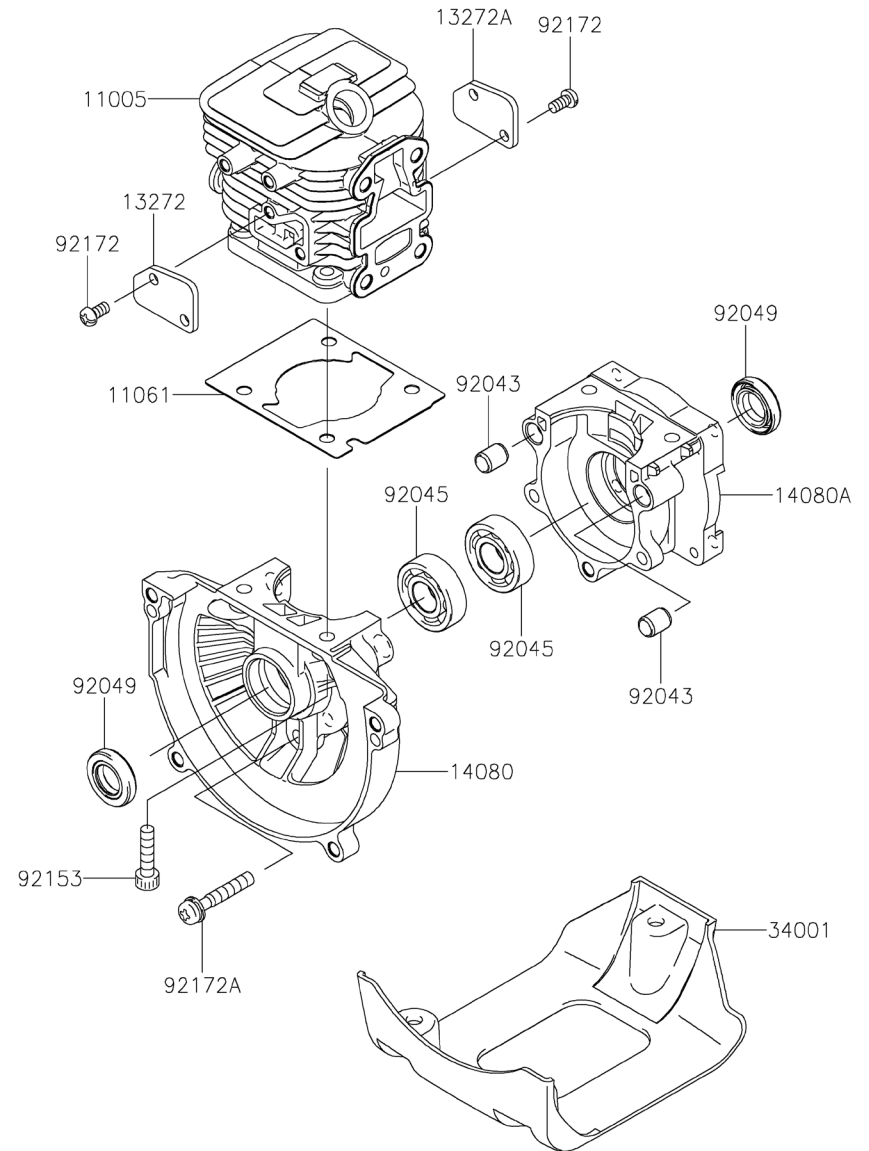

AHS2260V

TJ023E-KF70, -LF70

CYLINDER/CRANKCASE

REF NO	PART NO	DESCRIPTION	KF70	LF70
11005	TJ23301	CYLINDER-ENGINE	1	1
11061	TJ27051	GASKET,CYLINDER	1	1
13272	TJ27052	PLATE	1	1
13272A	TJ27053	PLATE	1	1
14080	TJ27126	CRANKCASE	1	1
14080A	TJ23302	CRANKCASE	1	1
34001	TJ27056	STAND	1	1
92043	TJ27128	PIN	2	2
92045	TJ27007	BEARING-BALL 6001C3	2	2
92049	TJ27058	SEAL-OIL,12X22X4.5	2	2
92153	TJ27059	BOLT,SOCKET,5X20	4	4
92172	TJ27060	SCREW,4X8	4	4
92172A	TJ27061	SCREW,5X30	3	3