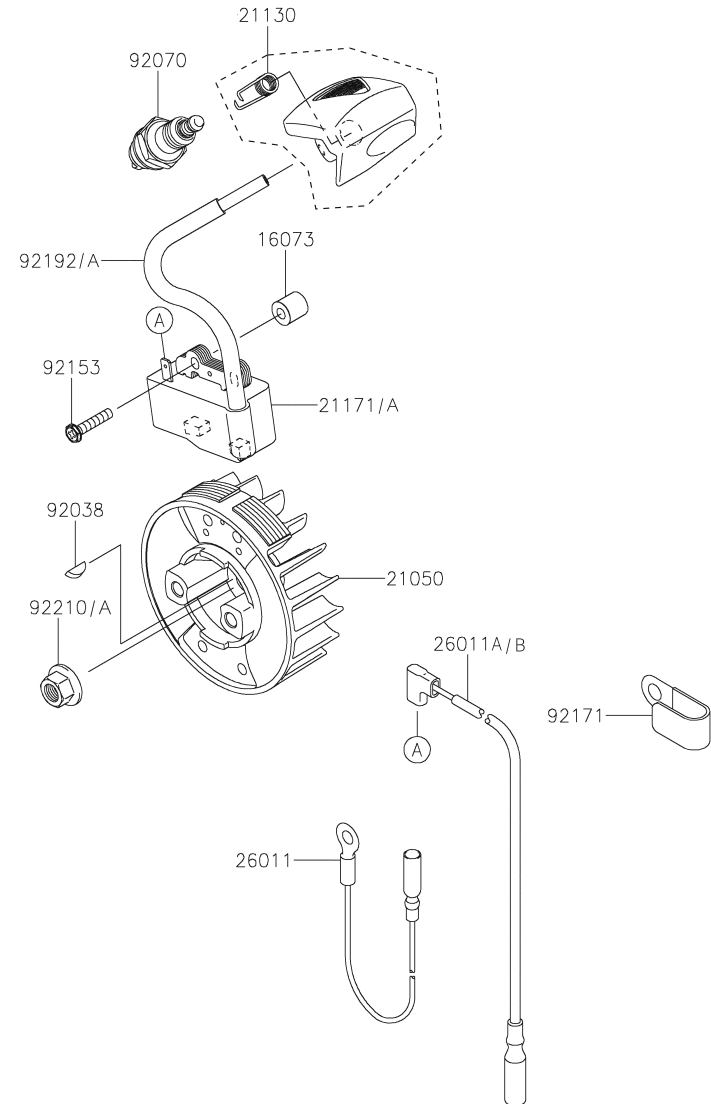

AHS2260V

TJ023E-KF70, -LF70

CONTROL-EQUIPMENT

REF NO	PART NO	DESCRIPTION	KF70	LF70
54012	TJ27115	CABLE-THROTTLE	1	1

COOLING-EQUIPMENT

REF NO	PART NO	DESCRIPTION	KF70	LF70
39156	TJ27116	PAD	1	1
39156A	TJ27120	PAD	1	1
39156B	TJ23305	PAD	1	1
49089	TJ23306	SHROUD-ENGINE	1	1
59066	TJ27119	HOUSING-FAN	1	1
92172	TJ27121	SCREW,5X16	4	4
92172A	TJ23307	SCREW,4X10	2	2

AHS2260V

TJ023E-KF70, -LF70

CYLINDER/CRANKCASE

REF NO	PART NO	DESCRIPTION	KF70	LF70
11005	TJ23301	CYLINDER-ENGINE	1	1
11061	TJ27051	GASKET,CYLINDER	1	1
13272	TJ27052	PLATE	1	1
13272A	TJ27053	PLATE	1	1
14080	TJ27126	CRANKCASE	1	1
14080A	TJ23302	CRANKCASE	1	1
34001	TJ27056	STAND	1	1
92043	TJ27128	PIN	2	2
92045	TJ27007	BEARING-BALL 6001C3	2	2
92049	TJ27058	SEAL-OIL,12X22X4.5	2	2
92153	TJ27059	BOLT,SOCKET,5X20	4	4
92172	TJ27060	SCREW,4X8	4	4
92172A	TJ27061	SCREW,5X30	3	3

AHS2260V

TJ023E-KF70, -LF70

ELECTRIC-EQUIPMENT

REF NO	PART NO	DESCRIPTION	KF70	LF70
16073	TJ27070	INSULATOR	2	2
21050	TJ27019	FLYWHEEL	1	1
21130	TJ27020A	CAP-ASSY-PLUG	1	1
21171	TJ27021	COIL ASSY-IGNITION	1	
21171A	TJ23316	COIL-ASSY-IGNITION (MB-58C)		1
26011	TJ35070	WIRE-LEAD	1	1
26011A	TJ27074	WIRE-LEAD,L=230	1	
26011B	TJ27074A	WIRE-LEAD-L=230		1
92038	TJ27075	KEY	1	1
92070	BPMR7A SOLID	NGK SPARK PLUG	1	1
92153	TJ27076	BOLT,4X20	2	2
92171	TJ27123	CLAMP	1	1
92192	TJ27023	TUBE	1	
92192A	TJ35099	TUBE		1
92210	TJ23308	NUT,M8	1	
92210A	TJ27024	NUT M8		1