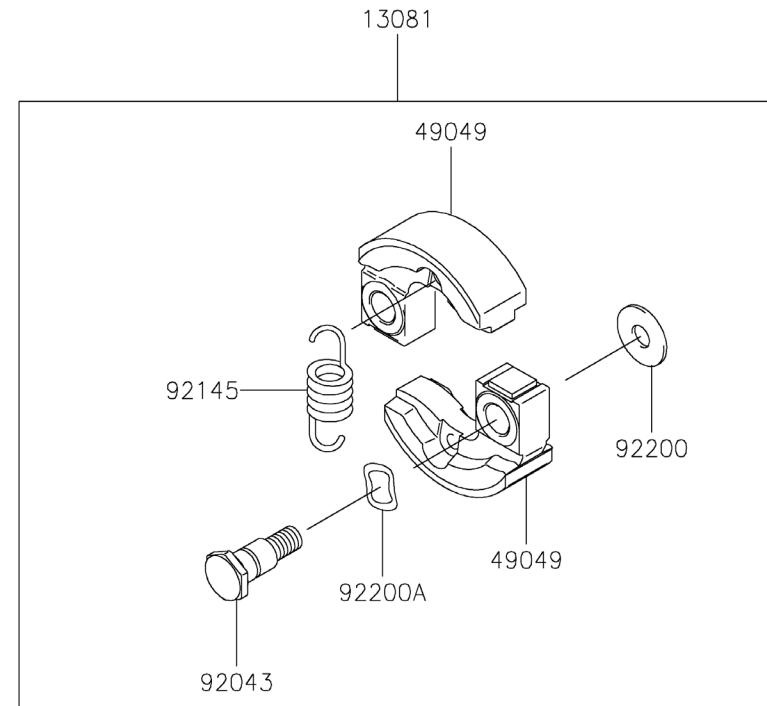

AHS2260V

TJ023E-KF70, -LF70

P.T.O-EQUIPMENT

REF NO	PART NO	DESCRIPTION	KF70	LF70
13081	TJ27091B	CLUTCH ASSY	1	1
49049	TJ27091-1A	SHOE-CLUTCH	2	2
92043	TJ27091-2B	PIN	2	2
92145	TJ27091-3A	SPRING	1	1
92200	TJ27091-4A	WASHER, 6X16X1.0	2	2
92200A	TJ27091-5A	WASHER	2	2