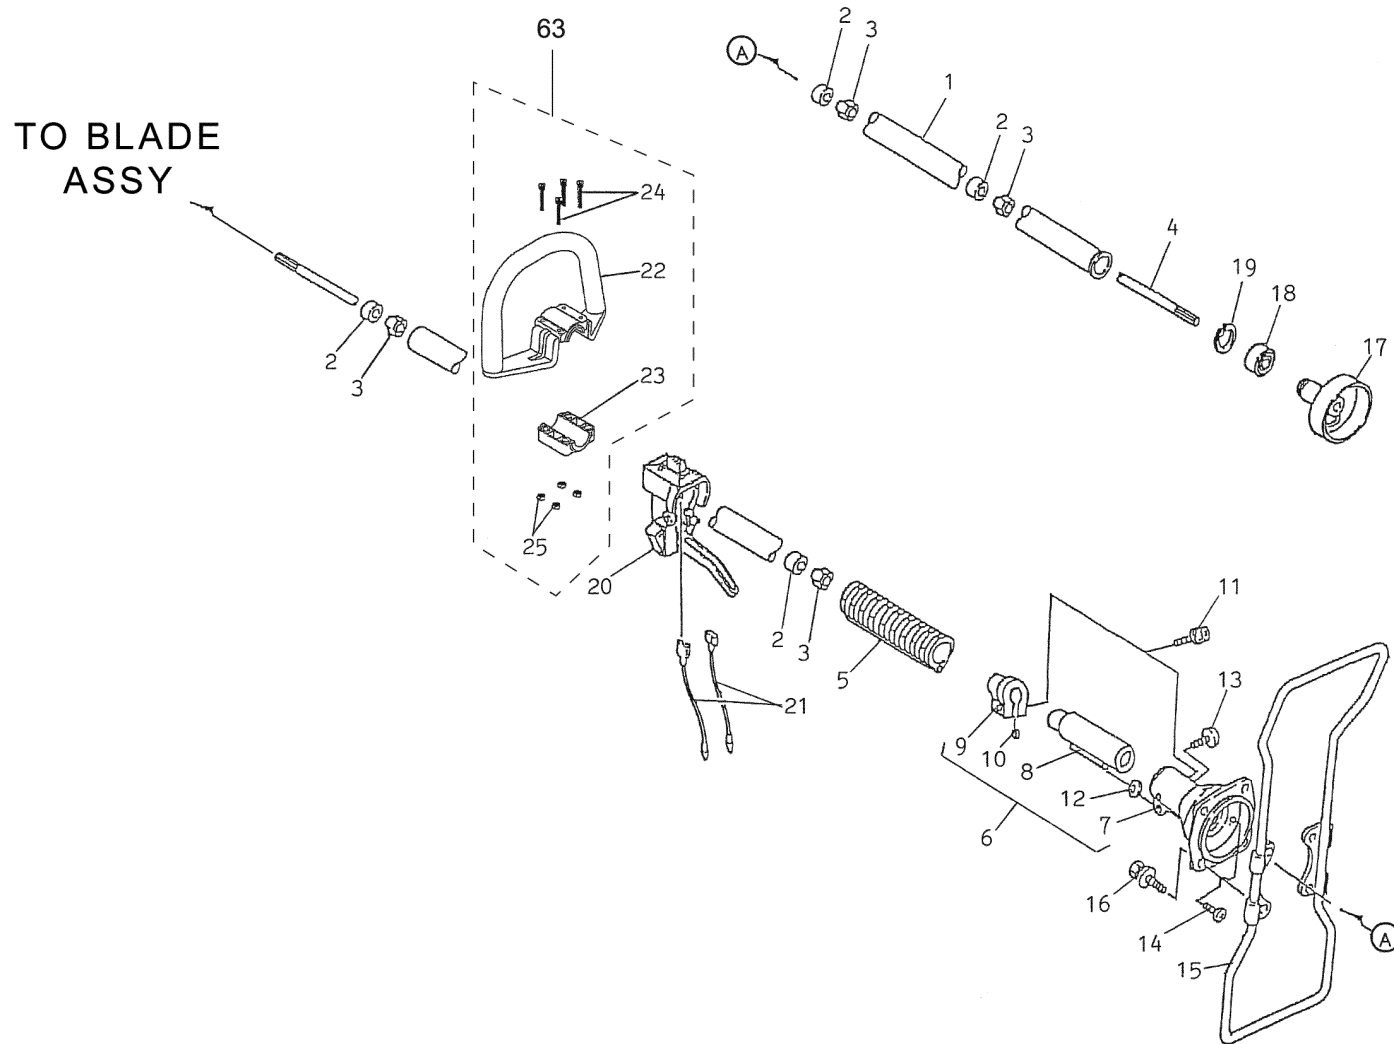

AHS2260V

TJ023E-KF70, -LF70

BODY

AHS2260V

TJ023E-KF70, -LF70

BODY

REF NO	PART NO	DESCRIPTION	QTY
01	AHS001	DRIVE HOUSING ASSY	1
04	AHS002	DRIVE SHAFT	1
05	PW24005A	GRIP-DRIVE HOUSING	1
06	PW25006	CLUTCH CASE ASSY	1
07	PW25007	CASE-CLUTCH	1
08	PW25008	INNER CASE W/CUSHION	1
09	PW25009	HOLDER-CASE CLUTCH	1
10	PW25010	COLLAR-SMALL	1
11	B05X30W	BOLT W/WASHERS 5X30	2
12	PW25012	COLLAR-LARGE	1
13	AH26040	SCREW-TAPPING 5X14	1
14	S05X10	SCREW 5X10	2
15	PW24008	STAND	1
16	B06X20W	BOLT W/WASHERS 6X20	4
17	PW25017B	DRUM-CLUTCH	1
18	PW24011	BEARING (6201-2RU)	1
19	PW25019	RING-SNAP #12	1
20	PW24015A	THROTTLE LEVER ASSY	1
21	PW24016	WIRE-LEAD	2
22	PW27507	LOOP HANDLE	1
23	PW27508	BRACKET-LOOP HANDLE	1
24	PW27509	SCREW-W/WASHERS-5X35-BLACK	4
25	PW27510	NUT 5-BLACK	4
63	PW27506	LOOP HANDLE ASSY	1