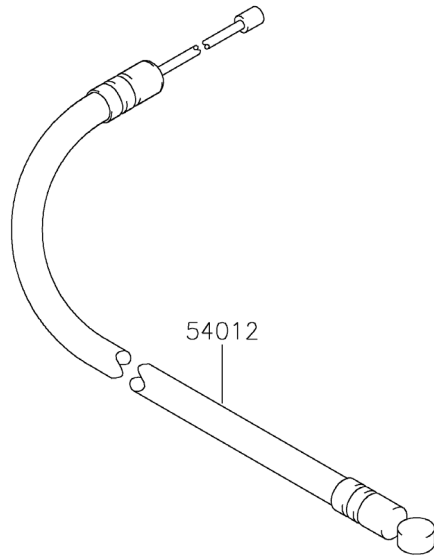

AHS2260V

TJ023E-KF70, -LF70

CONTROL-EQUIPMENT

REF NO	PART NO	DESCRIPTION	KF70	LF70
54012	TJ27115	CABLE-THROTTLE	1	1