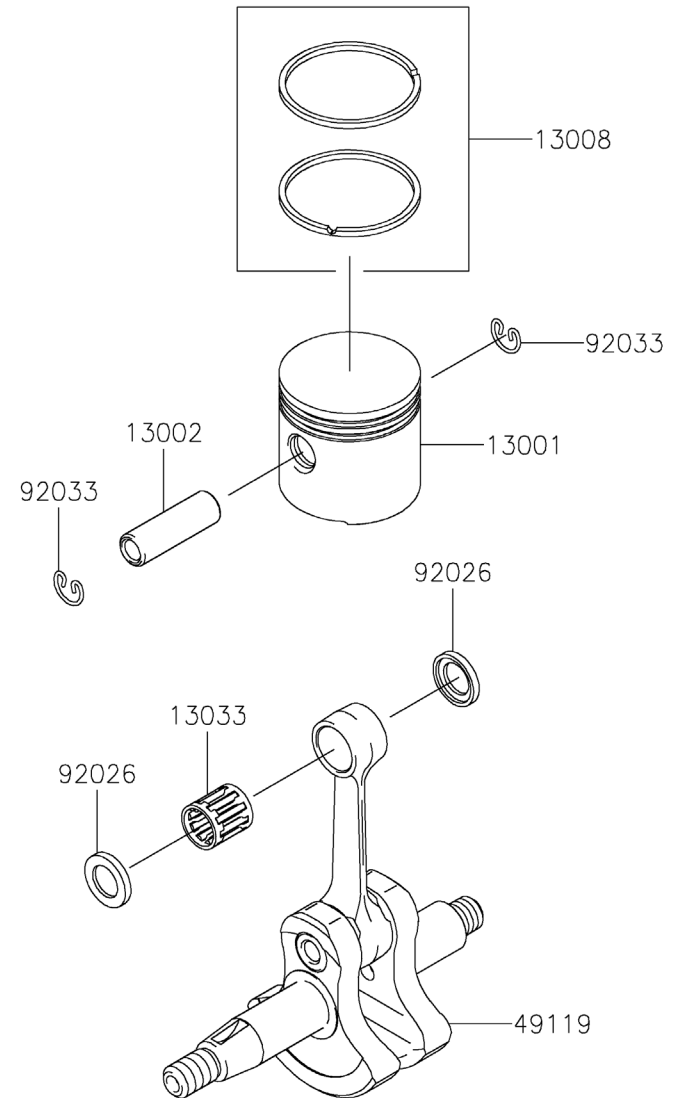

AHS2260V

TJ023E-KF70, -LF70

ELECTRIC-EQUIPMENT

REF NO	PART NO	DESCRIPTION	KF70	LF70
16073	TJ27070	INSULATOR	2	2
21050	TJ27019	FLYWHEEL	1	1
21130	TJ27020A	CAP-ASSY-PLUG	1	1
21171	TJ27021	COIL ASSY-IGNITION	1	
21171A	TJ23316	COIL-ASSY-IGNITION (MB-58C)		1
26011	TJ35070	WIRE-LEAD	1	1
26011A	TJ27074	WIRE-LEAD,L=230	1	
26011B	TJ27074A	WIRE-LEAD-L=230		1
92038	TJ27075	KEY	1	1
92070	BPMR7A SOLID	NGK SPARK PLUG	1	1
92153	TJ27076	BOLT,4X20	2	2
92171	TJ27123	CLAMP	1	1
92192	TJ27023	TUBE	1	
92192A	TJ35099	TUBE		1
92210	TJ23308	NUT,M8	1	
92210A	TJ27024	NUT M8		1

AHS2260V

TJ023E-KF70, -LF70

P.T.O-EQUIPMENT

REF NO	PART NO	DESCRIPTION	KF70	LF70
13081	TJ27091B	CLUTCH ASSY	1	1
49049	TJ27091-1A	SHOE-CLUTCH	2	2
92043	TJ27091-2B	PIN	2	2
92145	TJ27091-3A	SPRING	1	1
92200	TJ27091-4A	WASHER, 6X16X1.0	2	2
92200A	TJ27091-5A	WASHER	2	2

AHS2260V

TJ023E-KF70, -LF70

PISTON/CRANKSHAFT

REF NO	PART NO	DESCRIPTION	KF70	LF70
13001	TJ23303	PISTON-ENGINE	1	1
13002	KT12020	PIN-PISTON	1	1
13008	TJ23053	RING-SET-PISTON	1	1
13033	TJ27011	BEARING-SMALL END	1	1
49119	TJ27065	CRANKSHAFT-ASSY	1	1
92026	TJ23304	SPACER,8X12.9X1.8	2	2
92033	TJ27067	RING-SNAP	2	2

BLADE ASSY

REF NO	PART NO	DESCRIPTION	QTY
31	AH26030	WASHER-SLIDE	5
32	AH27032	COVER	1
33	AH26018	BEARING-BALL 608UU	1
34	AH27034	HANDLE 30B	1
35	AH27035	SOCKET SCREW-5x14	4
36	B05X25W	BOLT W/WASHERS 5X25	1
37	AH27036	SCREW-5x12	1
38	AH27037	GREASE KEEPER	1
39	AH27038	PLATE-GUIDE	1
40	AH27039	SOCKET SCREW-5x16	1
41	AH26048	COVER-BLADE	1
42	AH27041	BUTTON SCREW-6x12	1
43	AH27042	GRIP	1
44	AH27043	WASHER-SMALL-10	2
45	AH27044	SPRING 1.6x16. 5X37. 5	1
46	186B0612	BOLT 6X12 W/WASHER	1
47	SW006	WASHER-SPRING 6MM	1
48	AH27047	WASHER-6	1
49	AH27048	PLATE	1
50	B06X20W	BOLT W/WASHERS 6X20	1
51	AH27050	LEVER	1
52	AH27051	BUSH L	1
53	AH27052	SPRING 1.6x10.8	1
54	AH27053	WASHER 6x1.6	1
55	AH27054	SOCKET SCREW 5x8	1
56	AH27055	PLATE-SUPPORT	1
57	AH27056	SPRING-PLATE	1
58	AH27057	SPRING-WAVE, 10	2
59	AH27058	BOLT W/WASHER-6x16	1
60	SFW005	WASHER 5MM	1