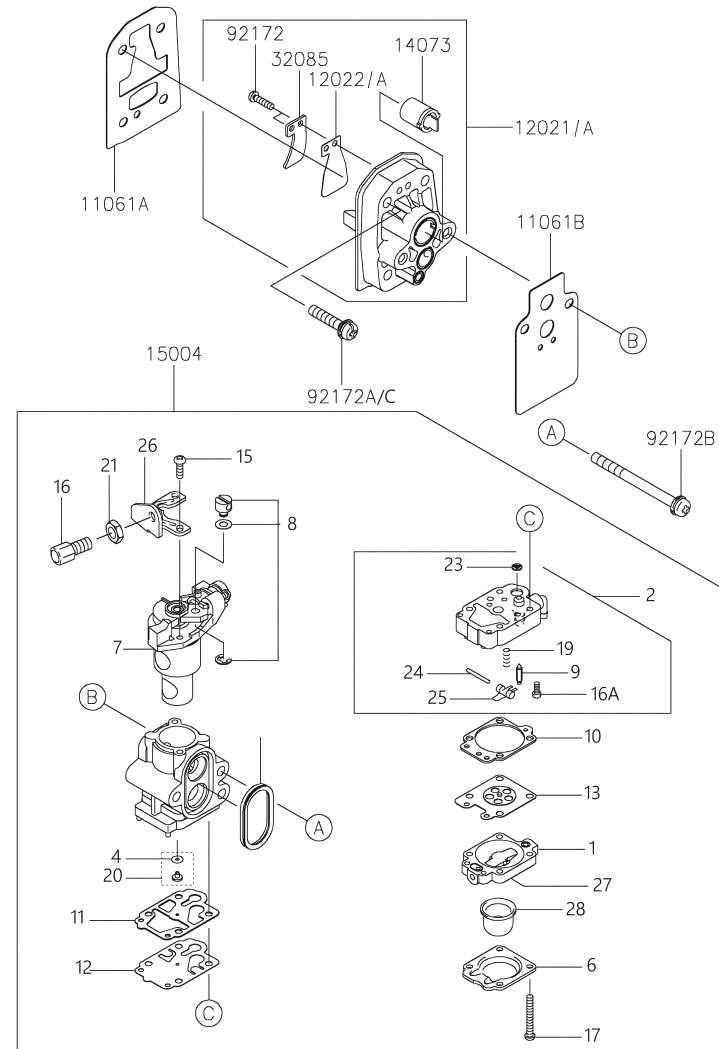

AHS2260V

TJ023E-KF70, -LF70

CARBURETOR

REF NO	PART NO	DESCRIPTION	KF70	LF70
01	TF22C01	BODY ASSY-AIR PURGE	1	1
02	TH26C02Z	BODY ASSY-PUMP	1	1
02	TJ27C02V	* USE TH26C02Z *	*	
04	TEX54DC04XA	O-RING	1	1
05	TH26C05Z	O-RING	1	1
06	TF22C05	COVER-PRIMER PUMP	1	1
07	TJ275C07VM	VALVE ASSY-THROTTLE	1	1
08	TF22C07	SWIVEL ASSY	1	1
08	TH26C08Z	*USE TF22C07*	1	1
09	TF22C08	VALVE-INLET NEEDLE	1	1
10	TF22C10	GASKET-METERING DIAPHRAGM	1	1
11	TEX54C11XA	GASKET-PUMP	1	1
12	TF22C13	DIAPHRAGM-PUMP	1	1
13	TJ27C13V	DIAPHRAGM ASSY-METERING	1	1
14	TJ45C13V	SCREW-IDLE ADJUST	1	1
15	TF22C19	SCREW-COLLAR THROTTLE	2	2
16	TH26C16Z	SCREW-CABLE ADJUST	1	1
16A	TF22C20	SCREW-METERING LEVER PIN	1	1
17	TF22C18	SCREW-COVER	4	4
19	TF22C21	SPRING-METERING LEVER	1	1
20	TLE235C20V	JET-MAIN KIT (.360)	1	1
21	TEX54C21XA	NUT-CABLE ADJUST	1	1
23	TF22C23	SCREEN-FUEL INLET	1	1
24	TF22C24	PIN-METERING LEVER	1	1
25	TF22C26	LEVER-METERING	1	1
26	TF22C27	BRACKET-CABLE	1	1
27	TF22C28	VALVE-CHECK	1	1
28	TF22C29	PRIMER-BULB	1	1
11061A	TJ27107	GASKET,CYLINDER-INSULATOR	1	1
11061B	TJ27108	GASKET,CARBURETOR-INSULATOR	1	1
12021	TJ23309	VALVE-ASSY-REED	1	
12021A	TJ23309A	VALVE-ASSY-REED		1
12022	TJ27111	VALVE-REED	*	
12022A	TJ27028	VALVE-REED	1	1
14073	TJ27132	DUCT	1	1

AHS2260V

TJ023E-KF70, -LF70

CARBURETOR

REF NO	PART NO	DESCRIPTION	KF70	LF70
15004	TJ233C00-V	CARBURETOR ASSY	1	1
32085	TJ27112	STOPPER	1	1
92172	TJ27113	SCREW,3X12	2	2
92172A	TF22037	SCREW 5X25	4	
92172B	TJ35075	SCREW,5X60	2	2
92172C	TJ23319	SCREW,5X25		4
CRK	TJ27V-CRK	CRK		