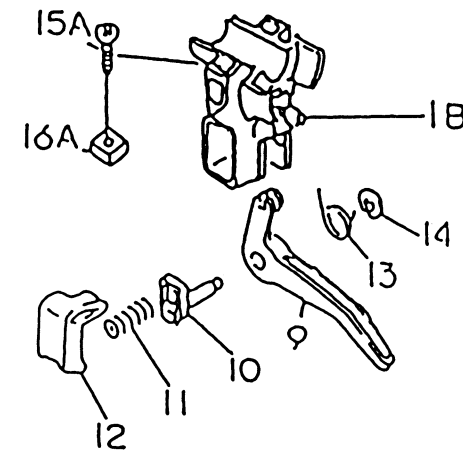

AHS2260V

TJ023E-KF70, -LF70

THROTTLE LEVER

REF NO	PART NO	DESCRIPTION	QTY
	PW24015A	THROTTLE LEVER ASSY	1
01A	PW24015-01A	BODY-UPPER	1
01B	PW24015-01B	BODY-LOWER	1
02	PW24015-02	SWITCH	1
03	PW24015-03	COVER	1
04	PW24015-04	SPRING	1
05	PW24015-05	SCREW 3X8	1
06	PW24015-06	PLATE-GROUND R	1
07	PW24015-07	PLATE-GROUND L	1
08	PW24015-05	SCREW 3X8	2
09	PW24015-09	LEVER	1
10	PW24015-10	SHAFT	1
11	PW24015-11	SPRING	1<!-- </tr--> <tr> <td>12</td> <td>PW24015-12</td> <td>STOPPER</td> <td>1</td> </tr> <tr> <td>13</td> <td>PW24015-13</td> <td>SPRING-RETURN</td> <td>1</td> </tr> <tr> <td>14</td> <td>PW24015-14</td> <td>E-RING</td> <td>1</td> </tr> <tr> <td>15A</td> <td>214B0520</td> <td>SCREW 5X20</td> <td>2</td> </tr> <tr> <td>16A</td> <td>311B0500</td> <td>NUT 5MM</td> <td>2</td> </tr>
12	PW24015-12	STOPPER	1
13	PW24015-13	SPRING-RETURN	1
14	PW24015-14	E-RING	1
15A	214B0520	SCREW 5X20	2
16A	311B0500	NUT 5MM	2